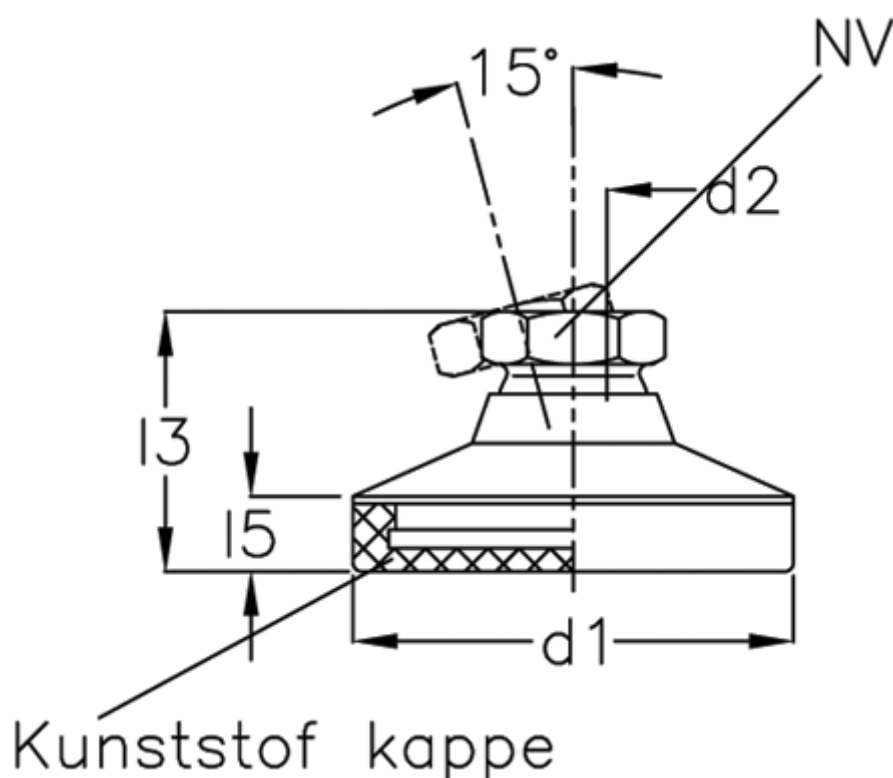

Article number: 20343525M6OS  
Description: E+G levelling foot  
GN 343.5-25-M6-OS

## Measures

d1	= 25
d2	= 6
l3	= -
l5	= -
NV	= 12
Static load (N)	= 4
t min	= 9